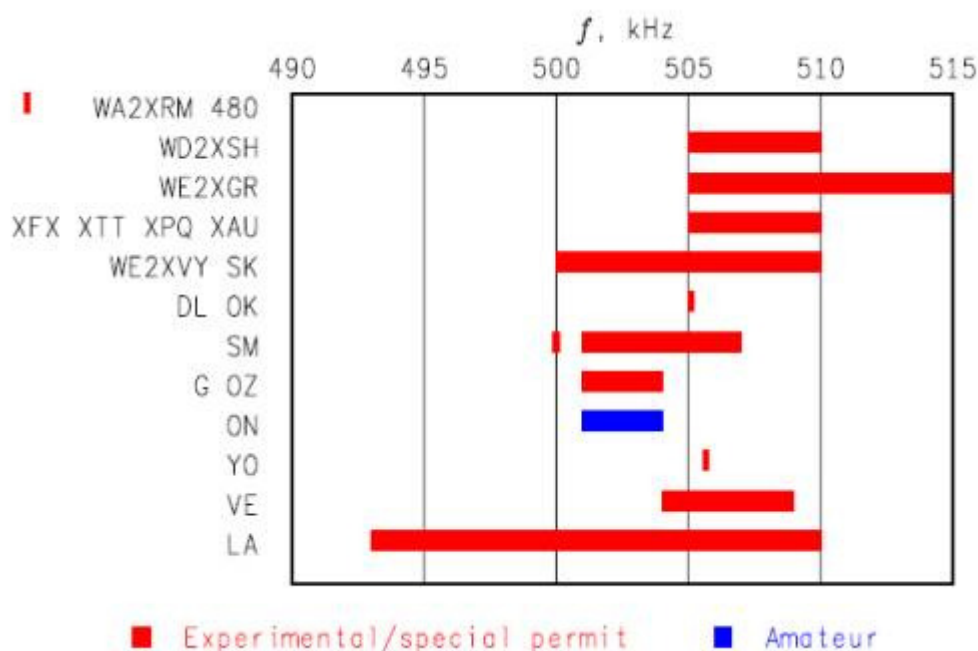

Despite this we have a very creditable summer DX logs column this month from Martin Hall.

500kHz report from the USA.

A select group of US amateurs has been operating for some time now on a small band of frequencies around 500kHz. More recently they have been joined by amateurs in several other countries as summarised in the chart below: