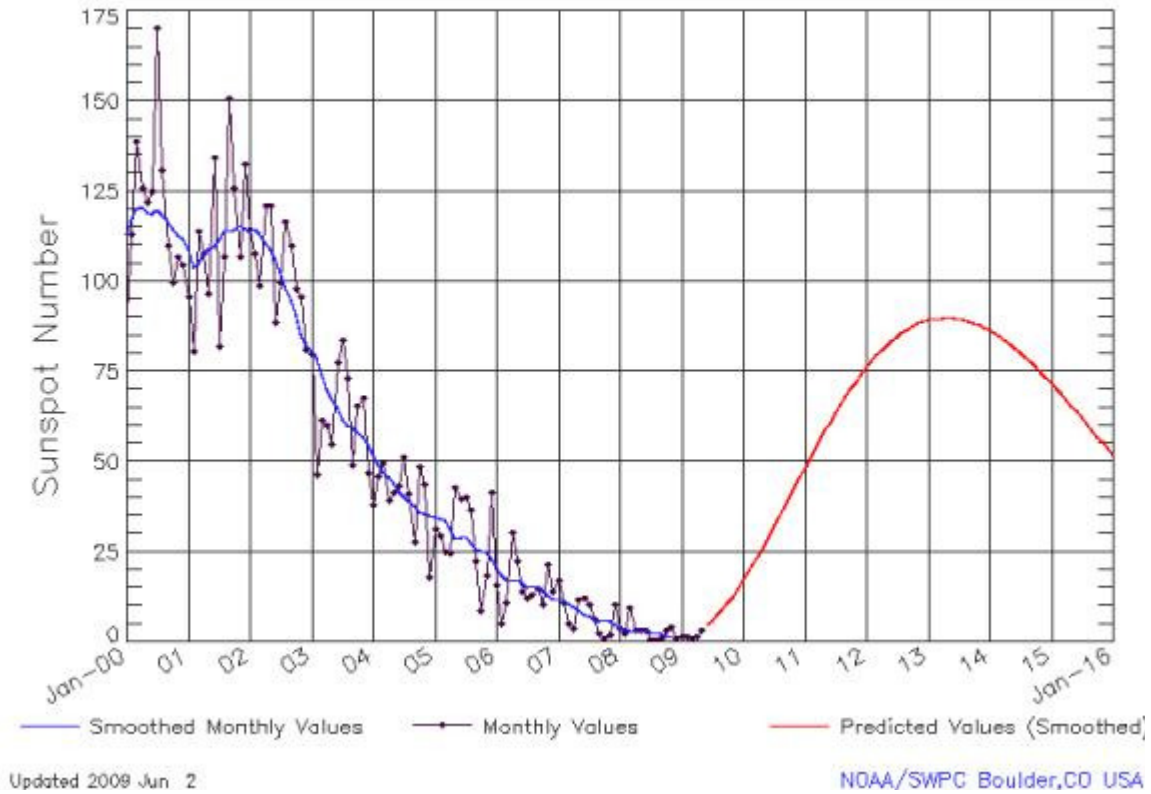

ISES Solar Cycle Sunspot Number Progression Data Through May 09

Above: This plot of sunspot numbers shows the measured peak of the last solar cycle in blue and the predicted peak of the next solar cycle in red. Credit: NOAA/Space Weather Prediction Center.