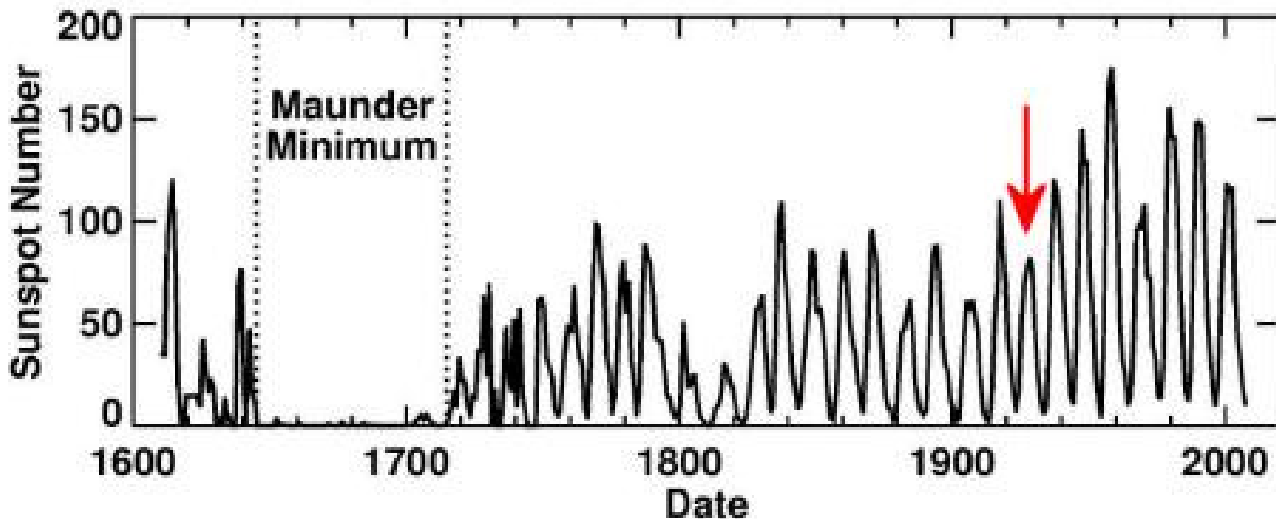

Above: Yearly-averaged sunspot numbers from 1610 to 2008. Researchers believe upcoming Solar Cycle 24 will be similar to the cycle that peaked in 1928, marked by a red arrow. Credit: NASA/MSFC